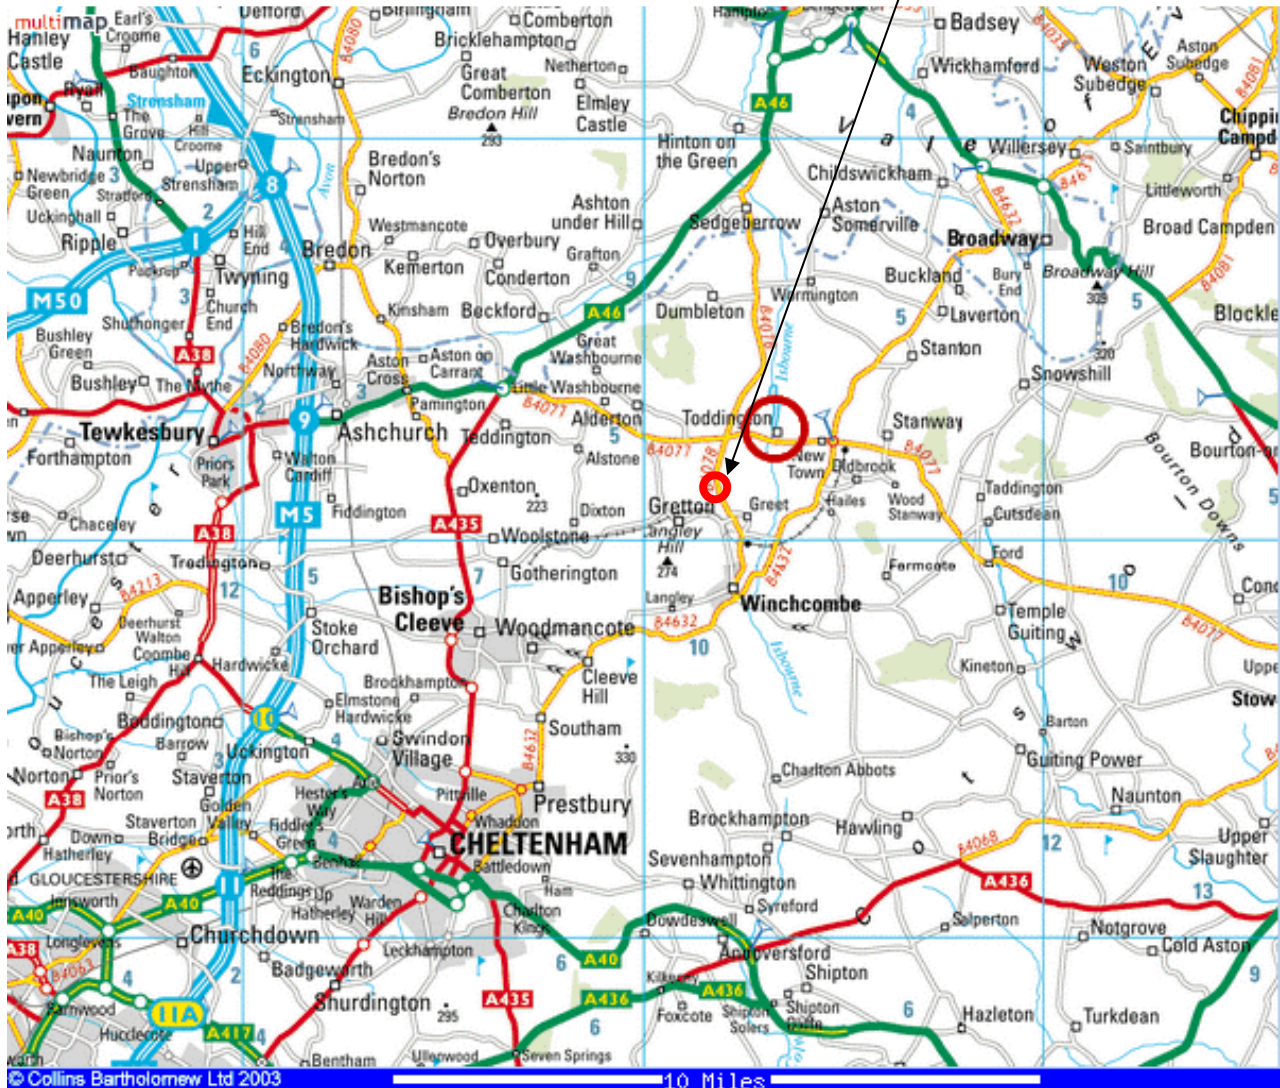

## LOCATION MAP

ALS Controls Ltd  
Unit 23 Park Farm, Evesham Road,  
Greet, Winchcombe, Cheltenham  
Gloucestershire. GL54 5BX

Tel. +44 (0) 1242 621315

Fax. +44 (0) 1242 620637